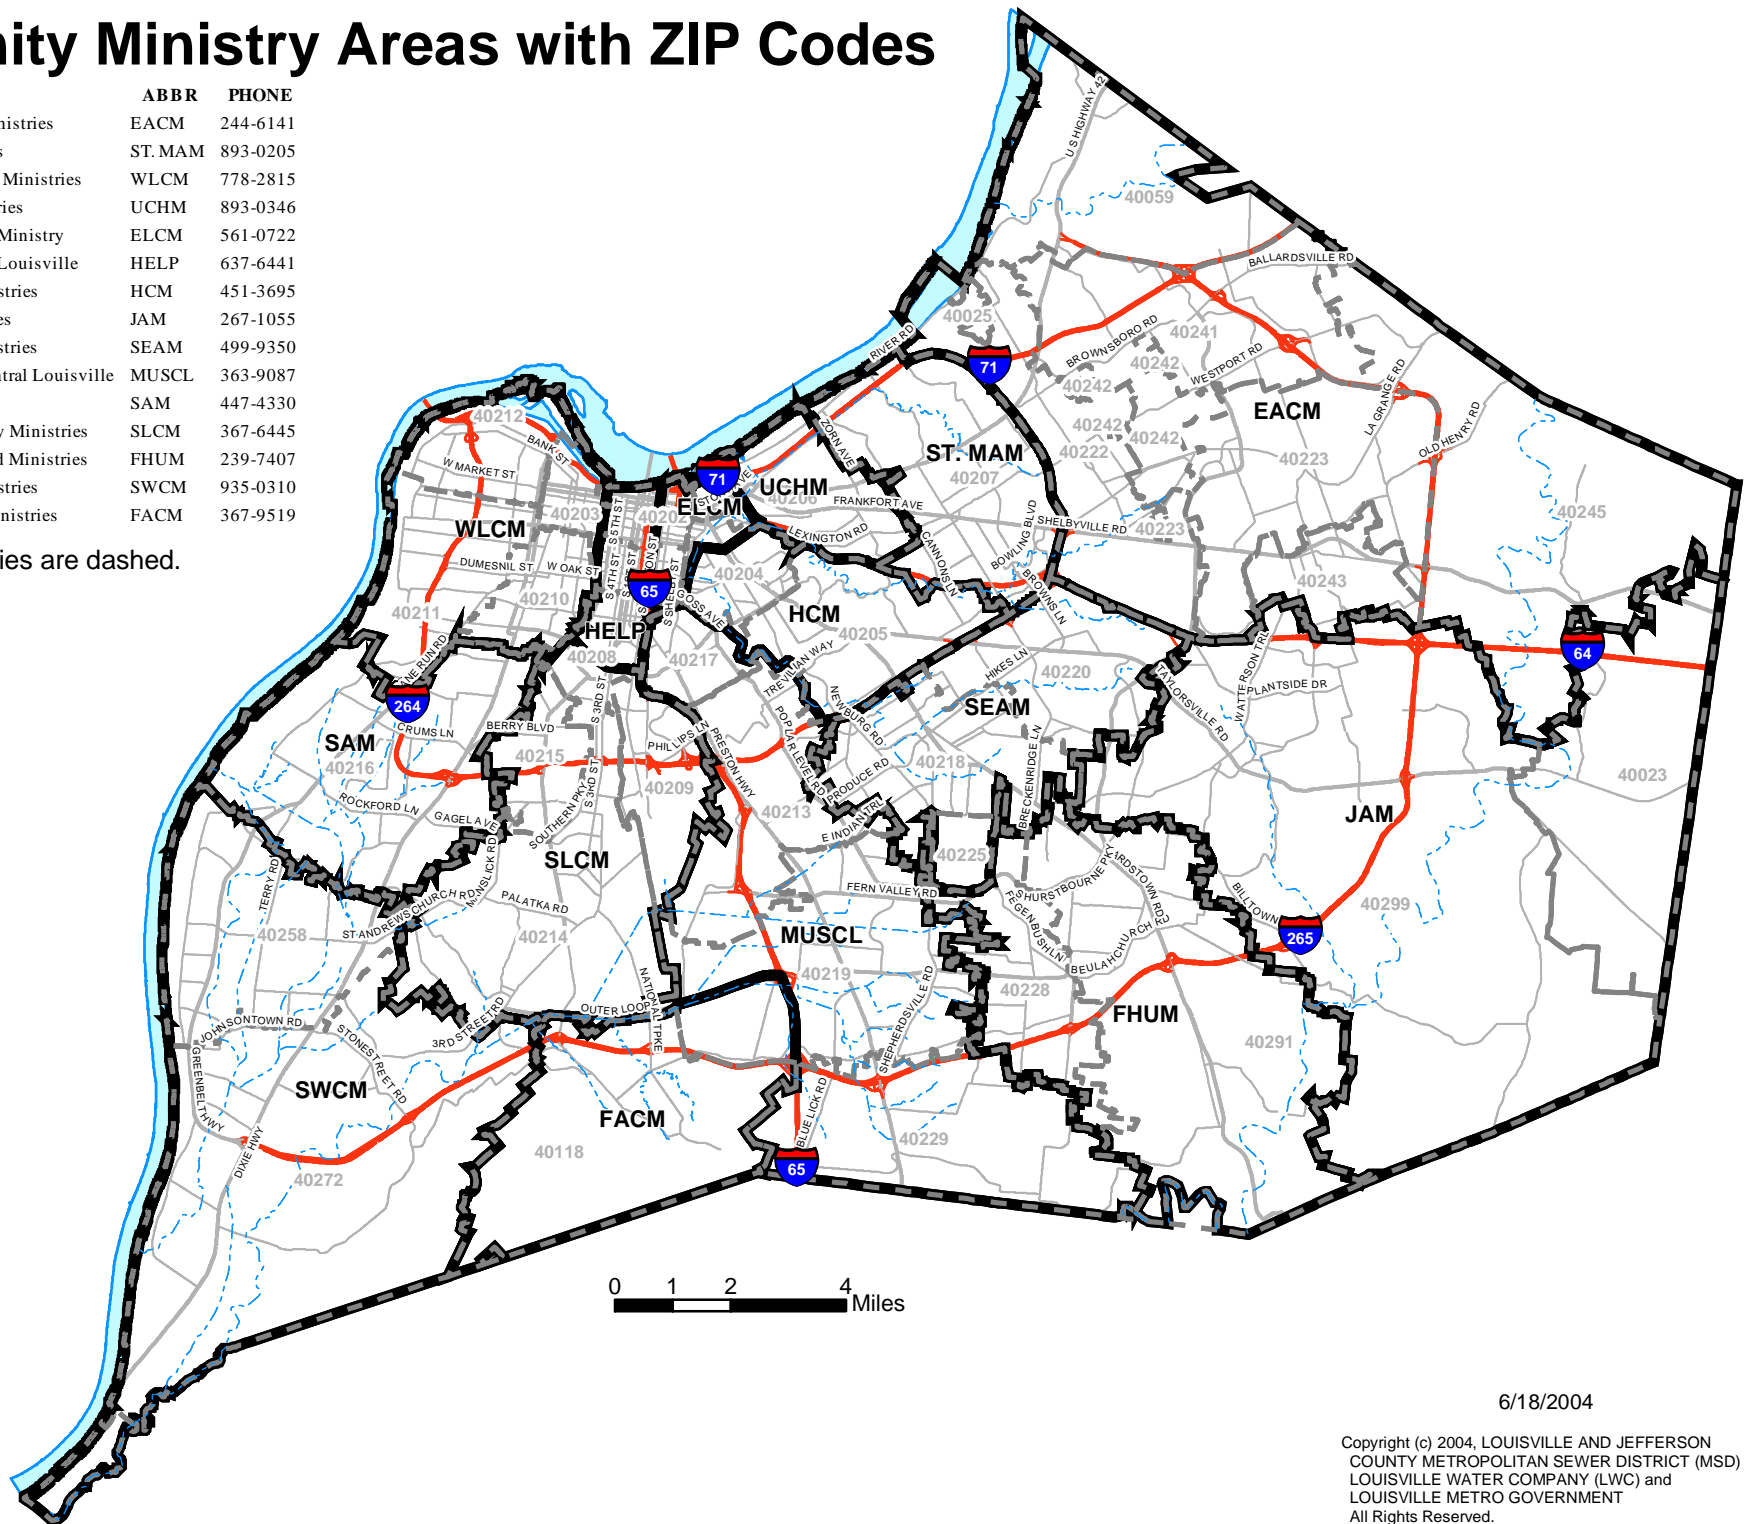

Community Ministry Areas with ZIP Codes

NAME	ABBR	PHONE
Eastern Area Community Ministries	EACM	244-6141
St. Matthews Area Ministries	ST. MAM	893-0205
West Louisville Community Ministries	WLCM	778-2815
United Crescent Hill Ministries	UCHM	893-0346
East Louisville Community Ministry	ELCM	561-0722
HELP Ministries of Central Louisville	HELP	637-6441
Highlands Community Ministries	HCM	451-3695
Jeffersonton Area Ministries	JAM	267-1055
South East Associated Ministries	SEAM	499-9350
Ministries United South Central Louisville	MUSCL	363-9087
Shively Area Ministries	SAM	447-4330
South Louisville Community Ministries	SLCM	367-6445
Fern Creek/Highview United Ministries	FHUM	239-7407
Southwest Community Ministries	SWCM	935-0310
Fairdale Area Community Ministries	FACM	367-9519

ZIP Code boundaries are dashed.

6/18/2004

Copyright (c) 2004, LOUISVILLE AND JEFFERSON COUNTY METROPOLITAN SEWER DISTRICT (MSD) LOUISVILLE WATER COMPANY (LWC) and LOUISVILLE METRO GOVERNMENT All Rights Reserved.